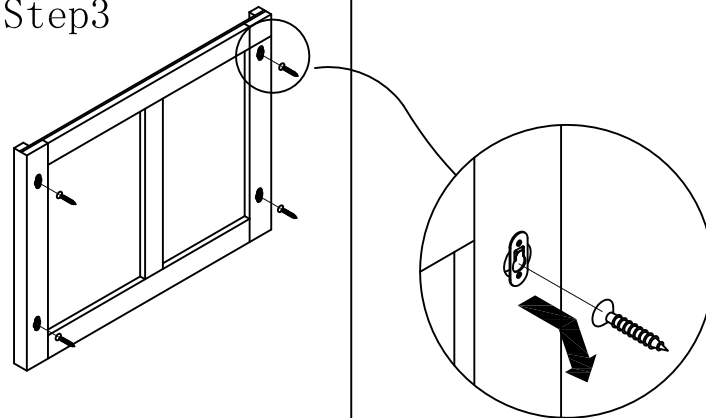

Finished

Description:
Main Cabinet
Size:
900x470x850mm

Tools:

Item No. :502002-36

Assembly Instruction

Hardware

No.	Draw	Qty
A		4 PCS
B		4 PCS

Step1

Step2

Step3

Finished

Description:

Mirror

Size:

900x43x650mm

Tools: