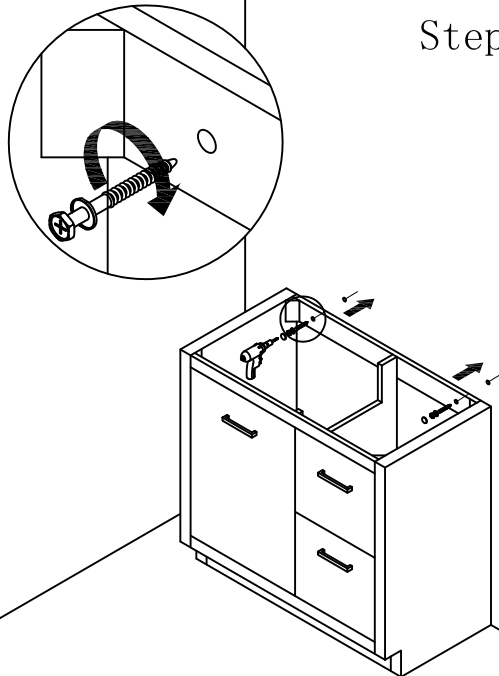

Item No. :502002-36

Assembly Instruction

Hardware

No.	Draw	Qty
A		2 PCS
B		2 PCS
C		2 PCS

Step1

Step2

Step3

Step4

Finished

Description:
Main Cabinet
Size:
900x470x850mm

Tools:

Item No. :502002-36

Assembly Instruction

Hardware

No.	Draw	Qty
A		4 PCS
B		4 PCS

Step1

Step2

Step3

Finished

Description:

Mirror

Size:

900x43x650mm

Tools: