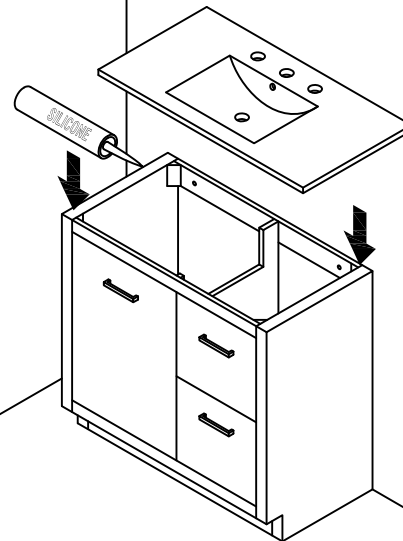

Item No. :502002-36

Assembly Instruction

Hardware

No.	Draw	Qty
A		2 PCS
B		2 PCS
C		2 PCS

Step1

Step2

Step3

Step4

Finished

Description:
Main Cabinet
Size:
900x470x850mm

Tools:

Item No. :502002-36

Assembly Instruction

Hardware

No.	Draw	Qty
A		4 PCS
B		4 PCS

Step1

Step2

Step3

Finished

Description:

Mirror

Size:

900x43x650mm

Tools: