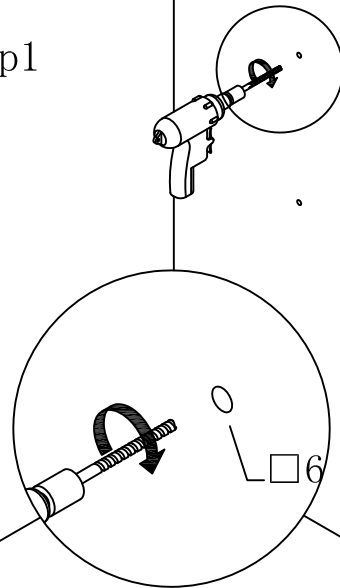

Item No. :502002-36

Assembly Instruction

Hardware

No.	Draw	Qty
A		2 PCS
B		2 PCS
C		2 PCS

Step1

Step2

Step3

Step4

Finished

Description:
Main Cabinet
Size:
900x470x850mm

Tools:

Item No. :502002-36

Assembly Instruction

Hardware

No.	Draw	Qty
A		4 PCS
B		4 PCS

Step1

Step2

Step3

Finished

Description:

Mirror

Size:

900x43x650mm

Tools: