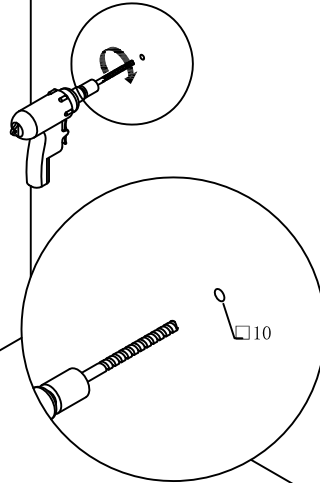

Item No. :502002-36

Assembly Instruction

Hardware

No.	Draw	Qty
A		2 PCS
B		2 PCS
C		2 PCS

Step1

Step2

Step3

Step4

Finished

Description:
Main Cabinet
Size:
900x470x850mm

Tools:

Item No. :502002-36

Assembly Instruction

Hardware

No.	Draw	Qty
A		4 PCS
B		4 PCS

Step1

Step2

Step3

Finished

Description:

Mirror

Size:

900x43x650mm

Tools: