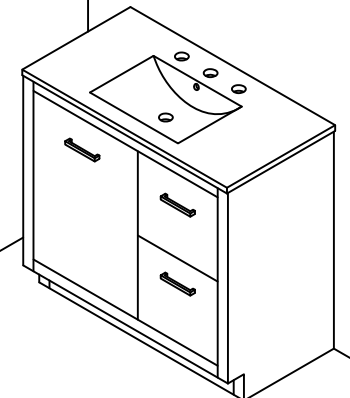

Item No. :502002-36

Assembly Instruction

Hardware

No.	Draw	Qty
A		2 PCS
B		2 PCS
C		2 PCS

Step1

Step2

Step3

Step4

Finished

Description:
Main Cabinet
Size:
900x470x850mm

Tools:

Item No. :502002-36

Assembly Instruction

Hardware

No.	Draw	Qty
A		4 PCS
B		4 PCS

Step1

Step2

Step3

Finished

Description:

Mirror

Size:

900x43x650mm

Tools: