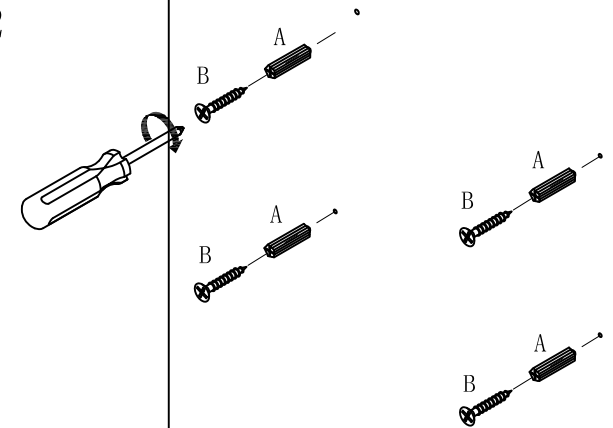

Item No. :502002-36

Assembly Instruction

Hardware

No.	Draw	Qty
A		2 PCS
B		2 PCS
C		2 PCS

Step1

Step2

Step3

Step4

Finished

Description:
Main Cabinet
Size:
900x470x850mm

Tools:

Item No. :502002-36

Assembly Instruction

Hardware

No.	Draw	Qty
A		4 PCS
B		4 PCS

Step1

Step2

Step3

Finished

Description:

Mirror

Size:

900x43x650mm

Tools: